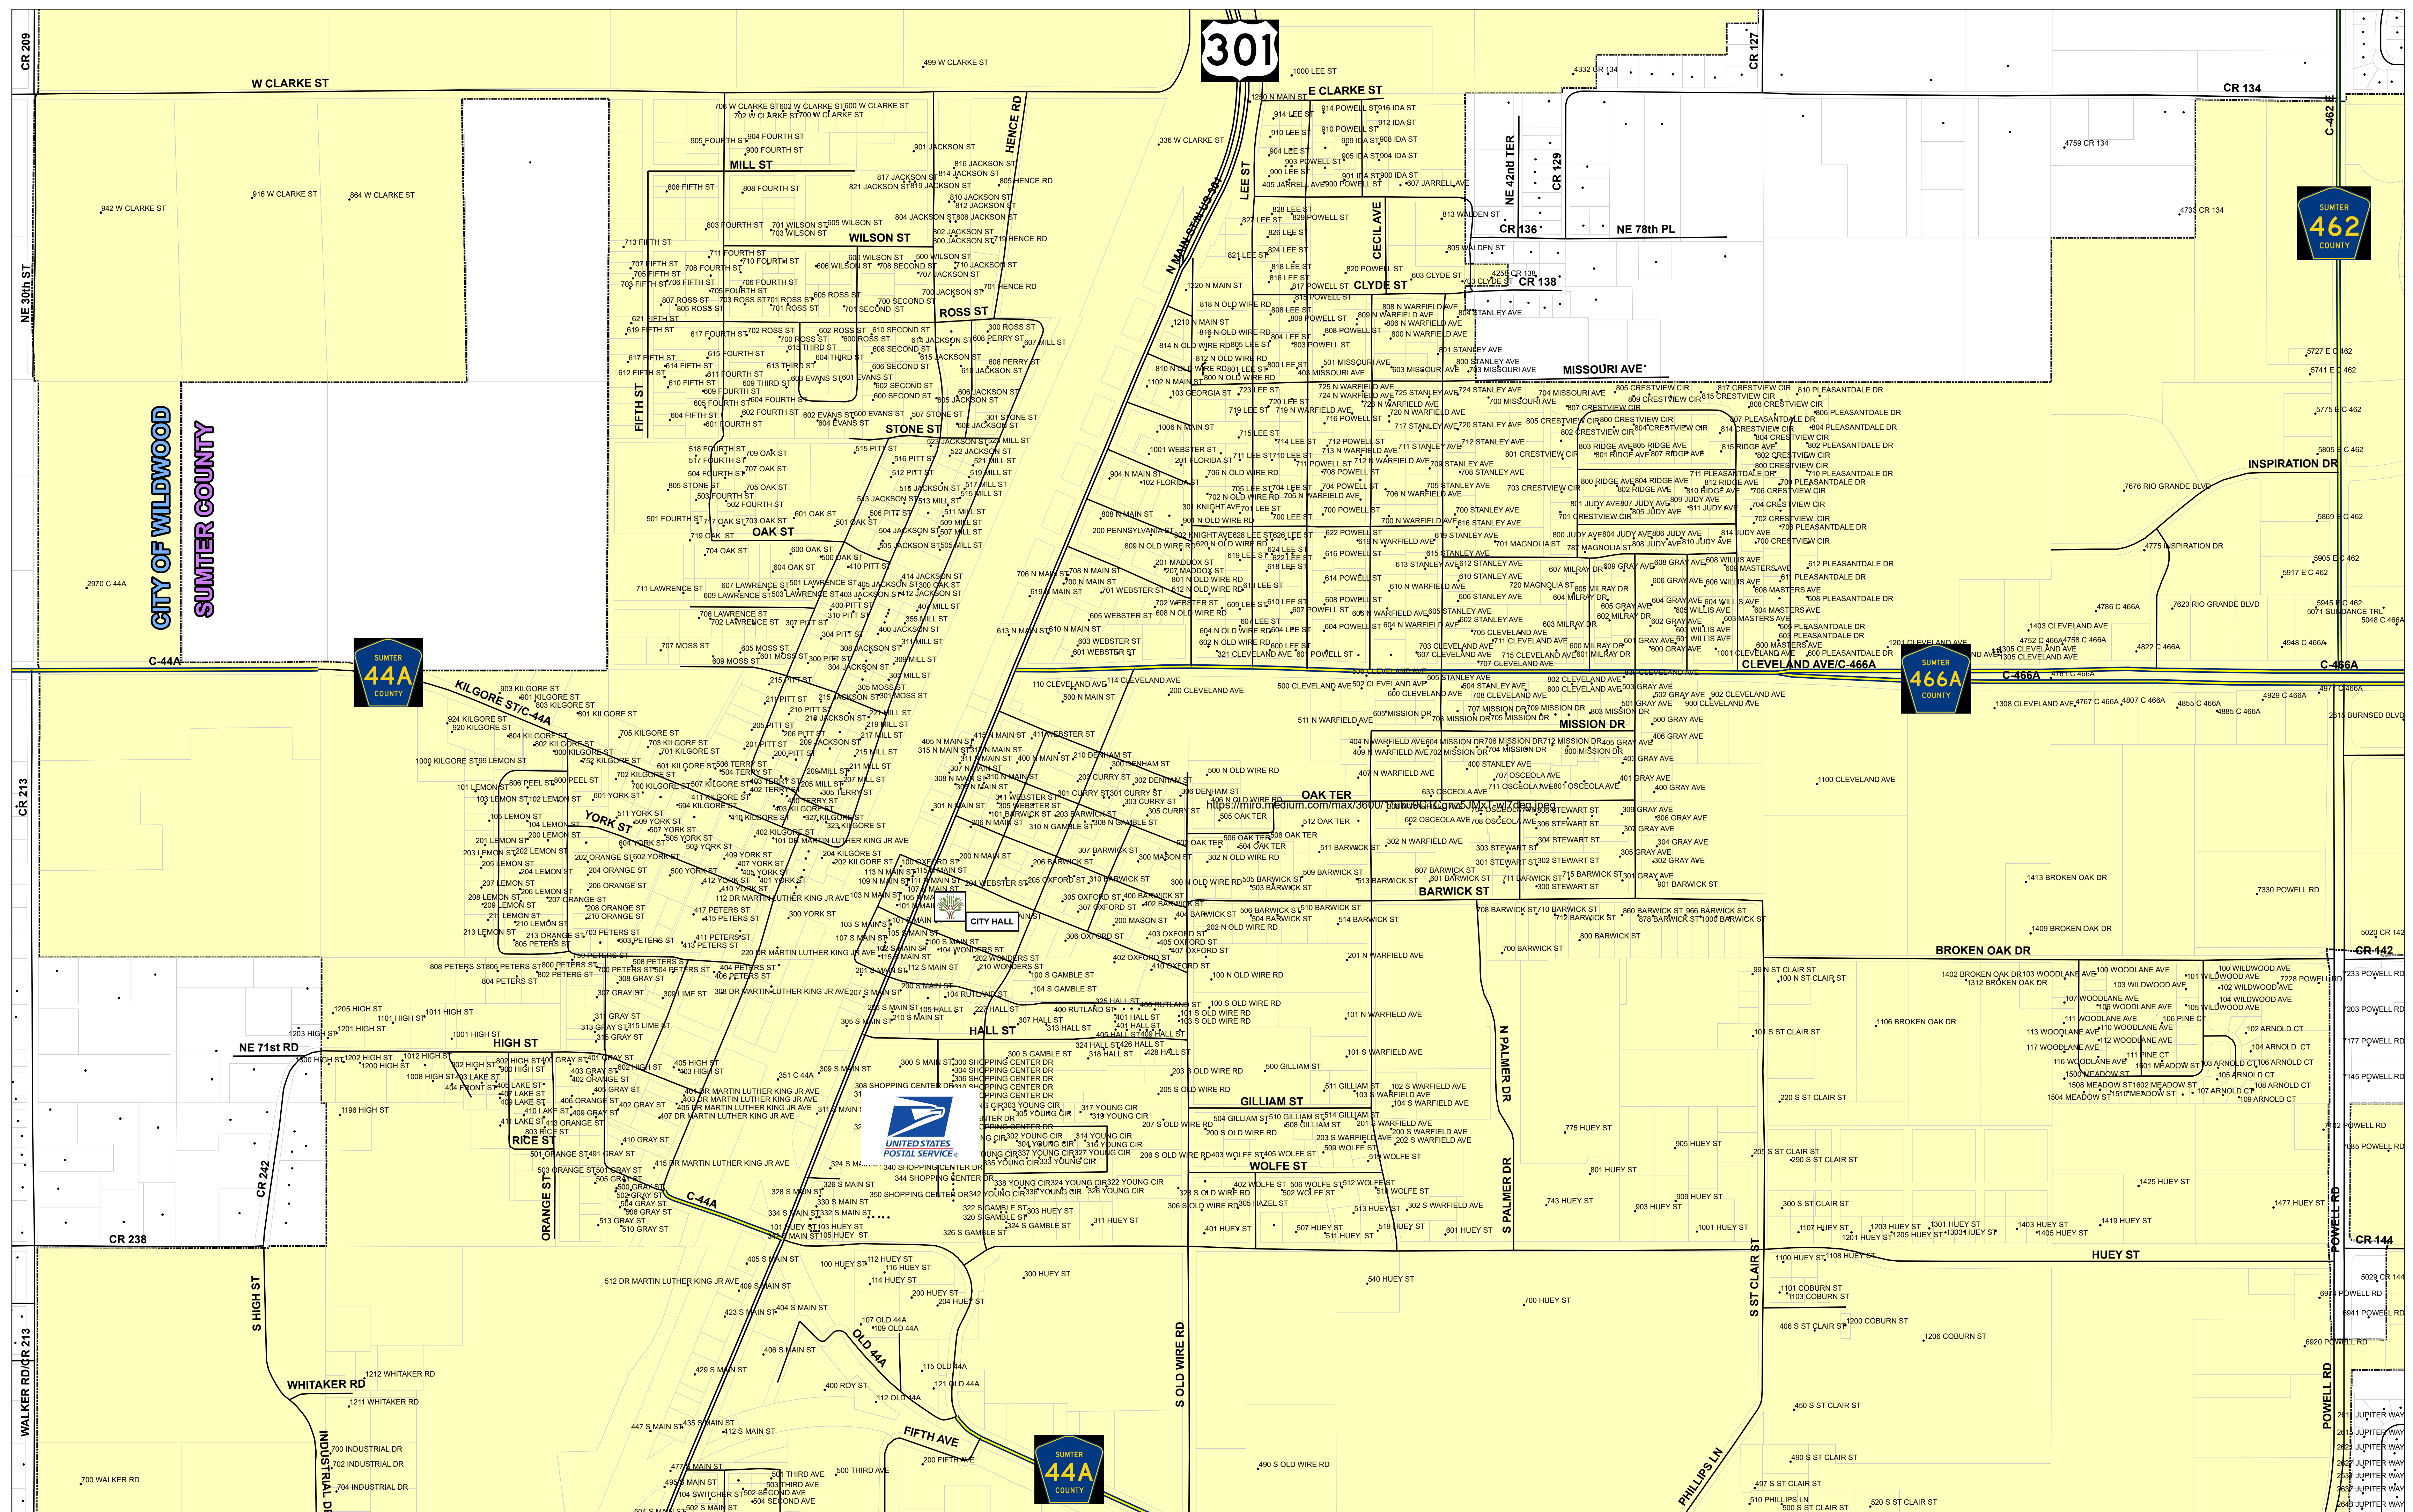

SUMTER COUNTY
CITY OF WILDWOOD

PEPPER TREE

NOTE: ALL LABELED COMMUNITIES OR SUBDIVISIONS SHADED IN GREEN ARE WITHIN THE CITY LIMITS OF THE CITY OF WILDWOOD. ALL OTHER AREAS WITHIN THE CITY LIMITS ARE SHADED IN YELLOW.

Legend

- City of Wildwood

WILDWOOD
FLORIDA

CITY OF WILDWOOD
100 North Main Street
Wildwood, FL 34485

Phone: (352) 330-1330
www.wildwood-fl.gov

LOCATION MAP
OXFORD SOUTH

NOTE: ALL LABELED COMMUNITIES OR SUBDIVISIONS SHADED IN GREEN ARE WITHIN THE CITY LIMITS OF THE CITY OF WILDWOOD. ALL OTHER AREAS WITHIN THE CITY LIMITS ARE SHADED IN YELLOW.

Legend

- City of Wildwood

CITY OF WILDWOOD
 100 North Main Street
 Wildwood, FL 34485
 Phone: (352) 330-1330
 www.wildwood-fl.gov

LOCATION MAP

WILDWOOD CENTRAL

NOTE: ALL LABELED COMMUNITIES OR SUBDIVISIONS SHADED IN GREEN ARE WITHIN THE CITY LIMITS OF THE CITY OF WILDWOOD. ALL OTHER AREAS WITHIN THE CITY LIMITS ARE SHADED IN YELLOW.

Legend

City of Wildwood

CITY OF WILDWOOD
100 North Main Street
Wildwood, FL 34485
Phone: (352) 330-1330
www.wildwood-fl.gov

Legend

LOCATION MAP

BROWNWOOD AREA

NOTE: ALL LABELED COMMUNITIES OR SUBDIVISIONS SHADED IN GREEN ARE WITHIN THE CITY LIMITS OF THE CITY OF WILDWOOD. ALL OTHER AREAS WITHIN THE CITY LIMITS ARE SHADED IN YELLOW.