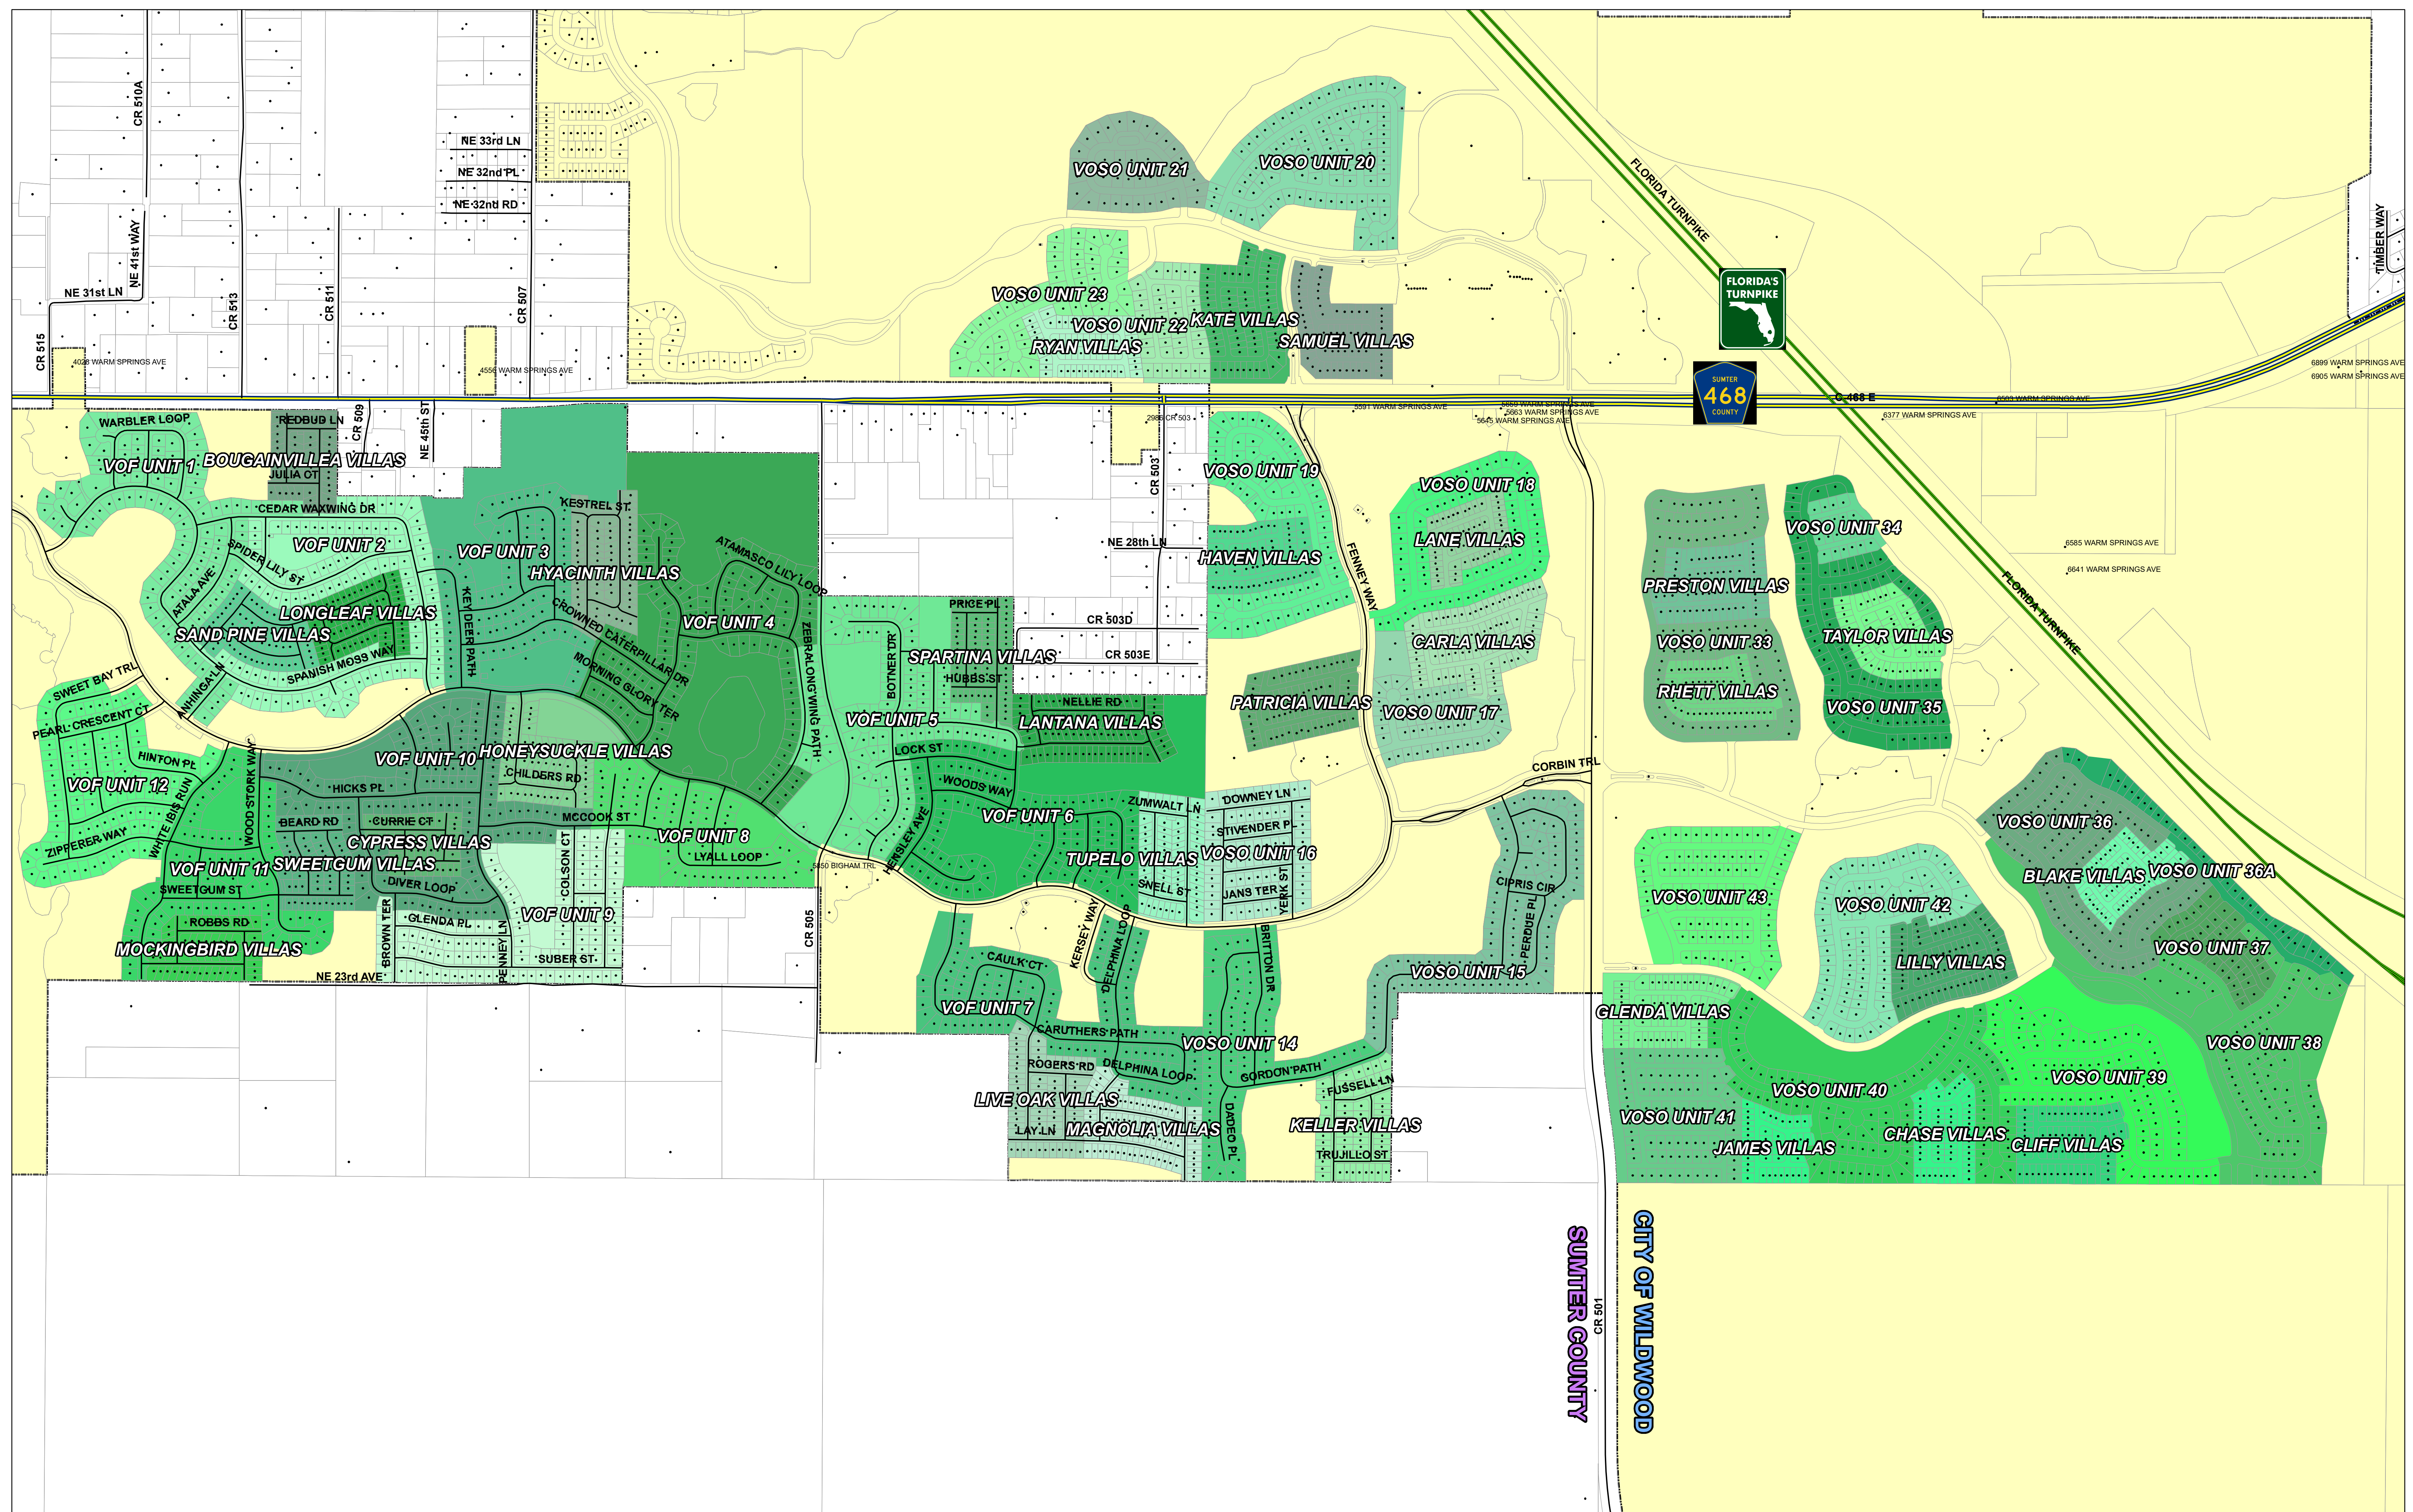

SUMTER COUNTY
CITY OF WILDWOOD

PEPPER TREE

NOTE: ALL LABELED COMMUNITIES OR SUBDIVISIONS SHADED IN GREEN ARE WITHIN THE CITY LIMITS OF THE CITY OF WILDWOOD. ALL OTHER AREAS WITHIN THE CITY LIMITS ARE SHADED IN YELLOW.

Legend

- City of Wildwood

WILDWOOD
FLORIDA

CITY OF WILDWOOD
100 North Main Street
Wildwood, FL 34485

Phone: (352) 330-1330
www.wildwood-fl.gov

LOCATION MAP
OXFORD SOUTH

NOTE: ALL LABELED COMMUNITIES OR SUBDIVISIONS SHADED IN GREEN ARE WITHIN THE CITY LIMITS OF THE CITY OF WILDWOOD. ALL OTHER AREAS WITHIN THE CITY LIMITS ARE SHADED IN YELLOW.

Legend

City of Wildwood

CITY OF WILDWOOD
 100 North Main Street
 Wildwood, FL 34485
 Phone: (352) 330-1330
 www.wildwood-fl.gov

LOCATION MAP

WILDWOOD SOUTH

NOTE: ALL LABELED COMMUNITIES OR SUBDIVISIONS SHADED IN GREEN ARE WITHIN THE CITY LIMITS OF THE CITY OF WILDWOOD. ALL OTHER AREAS WITHIN THE CITY LIMITS ARE SHADED IN YELLOW.

Legend

City of Wildwood

CITY OF WILDWOOD
100 North Main Street
Wildwood, FL 34485
Phone: (352) 330-1330
www.wildwood-fl.gov

Legend

LOCATION MAP

BROWNWOOD AREA

NOTE: ALL LABELED COMMUNITIES OR SUBDIVISIONS SHADED IN GREEN ARE WITHIN THE CITY LIMITS OF THE CITY OF WILDWOOD. ALL OTHER AREAS WITHIN THE CITY LIMITS ARE SHADED IN YELLOW.