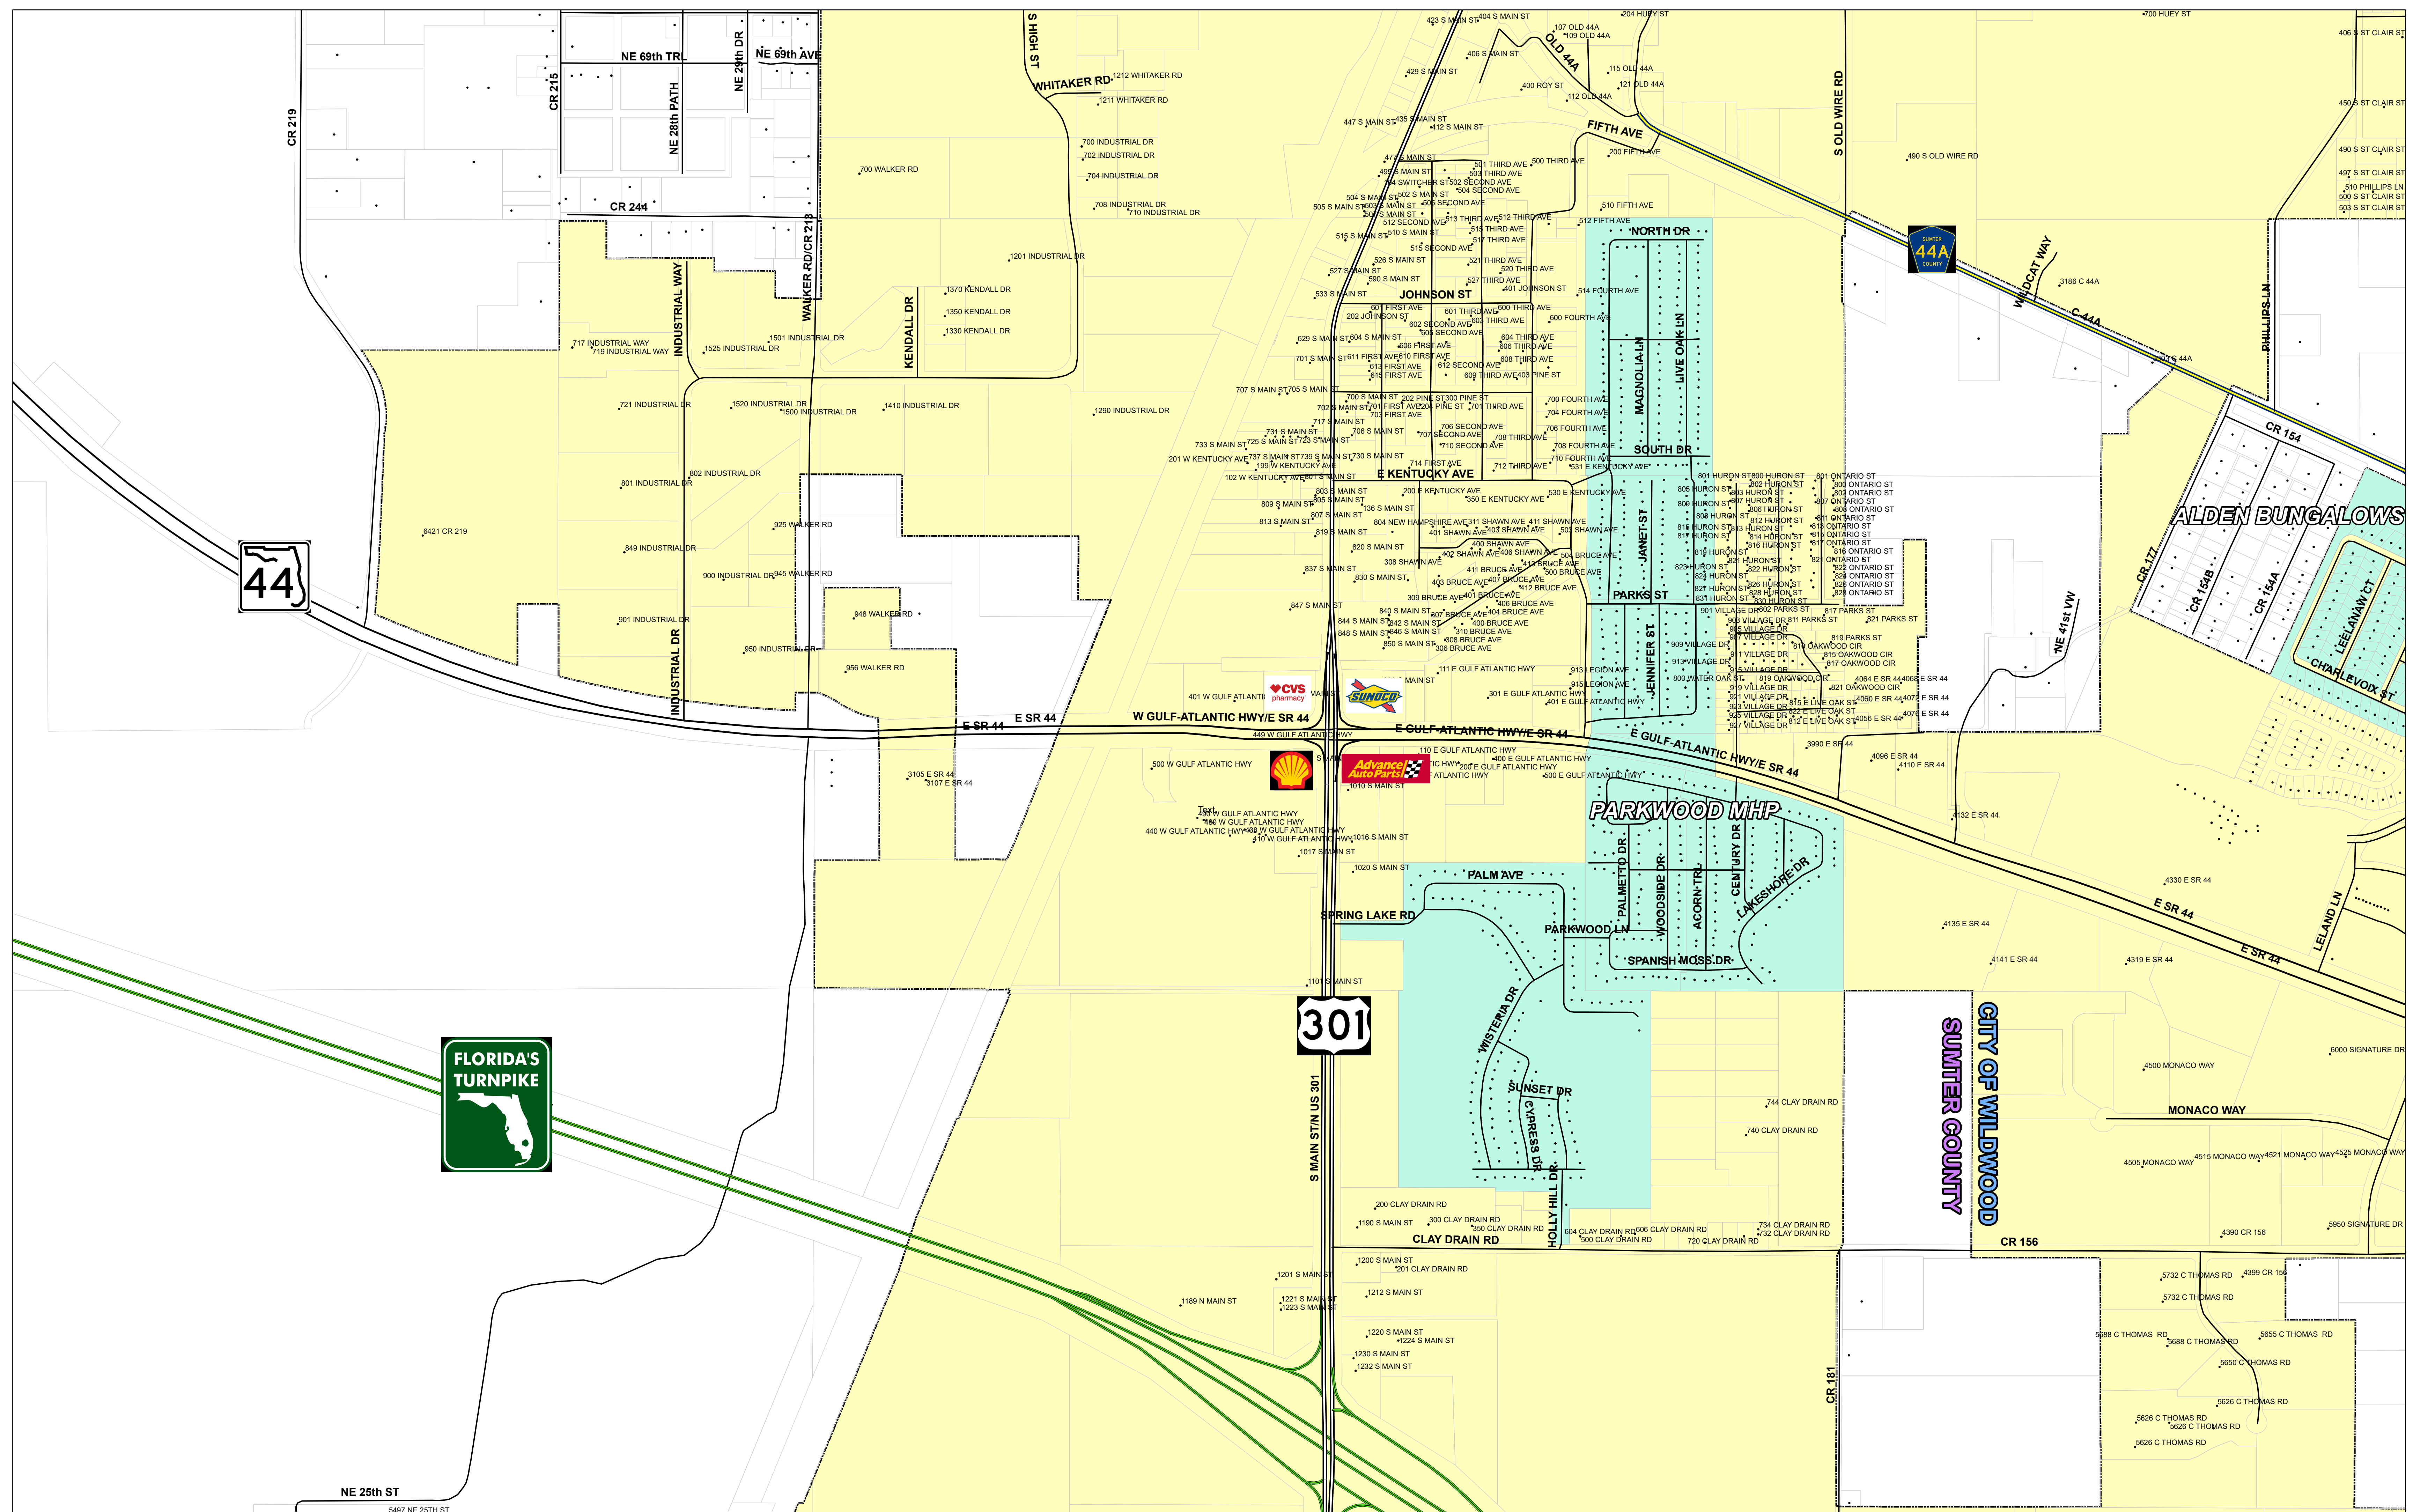

SUMTER COUNTY
CITY OF WILDWOOD

PEPPER TREE

NOTE: ALL LABELED COMMUNITIES OR SUBDIVISIONS SHADED IN GREEN ARE WITHIN THE CITY LIMITS OF THE CITY OF WILDWOOD. ALL OTHER AREAS WITHIN THE CITY LIMITS ARE SHADED IN YELLOW.

Legend

- City of Wildwood

WILDWOOD
FLORIDA

CITY OF WILDWOOD
100 North Main Street
Wildwood, FL 34485

Phone: (352) 330-1330
www.wildwood-fl.gov

LOCATION MAP
OXFORD SOUTH

NOTE: ALL LABELED COMMUNITIES OR SUBDIVISIONS SHADED IN GREEN ARE WITHIN THE CITY LIMITS OF THE CITY OF WILDWOOD. ALL OTHER AREAS WITHIN THE CITY LIMITS ARE SHADED IN YELLOW.

Legend

- City of Wildwood

CITY OF WILDWOOD
 100 North Main Street
 Wildwood, FL 34485
 Phone: (352) 330-1330
 www.wildwood-fl.gov

LOCATION MAP

WILDWOOD CENTRAL

NOTE: ALL LABELED COMMUNITIES OR SUBDIVISIONS SHADED IN GREEN ARE WITHIN THE CITY LIMITS OF THE CITY OF WILDWOOD. ALL OTHER AREAS WITHIN THE CITY LIMITS ARE SHADED IN YELLOW.

Legend

City of Wildwood

CITY OF WILDWOOD
 100 North Main Street
 Wildwood, FL 34485
 Phone: (352) 330-1330
 www.wildwood-fl.gov

LOCATION MAP

WILDWOOD SOUTH

NOTE: ALL LABELED COMMUNITIES OR SUBDIVISIONS SHADED IN GREEN ARE WITHIN THE CITY LIMITS OF THE CITY OF WILDWOOD. ALL OTHER AREAS WITHIN THE CITY LIMITS ARE SHADED IN YELLOW.