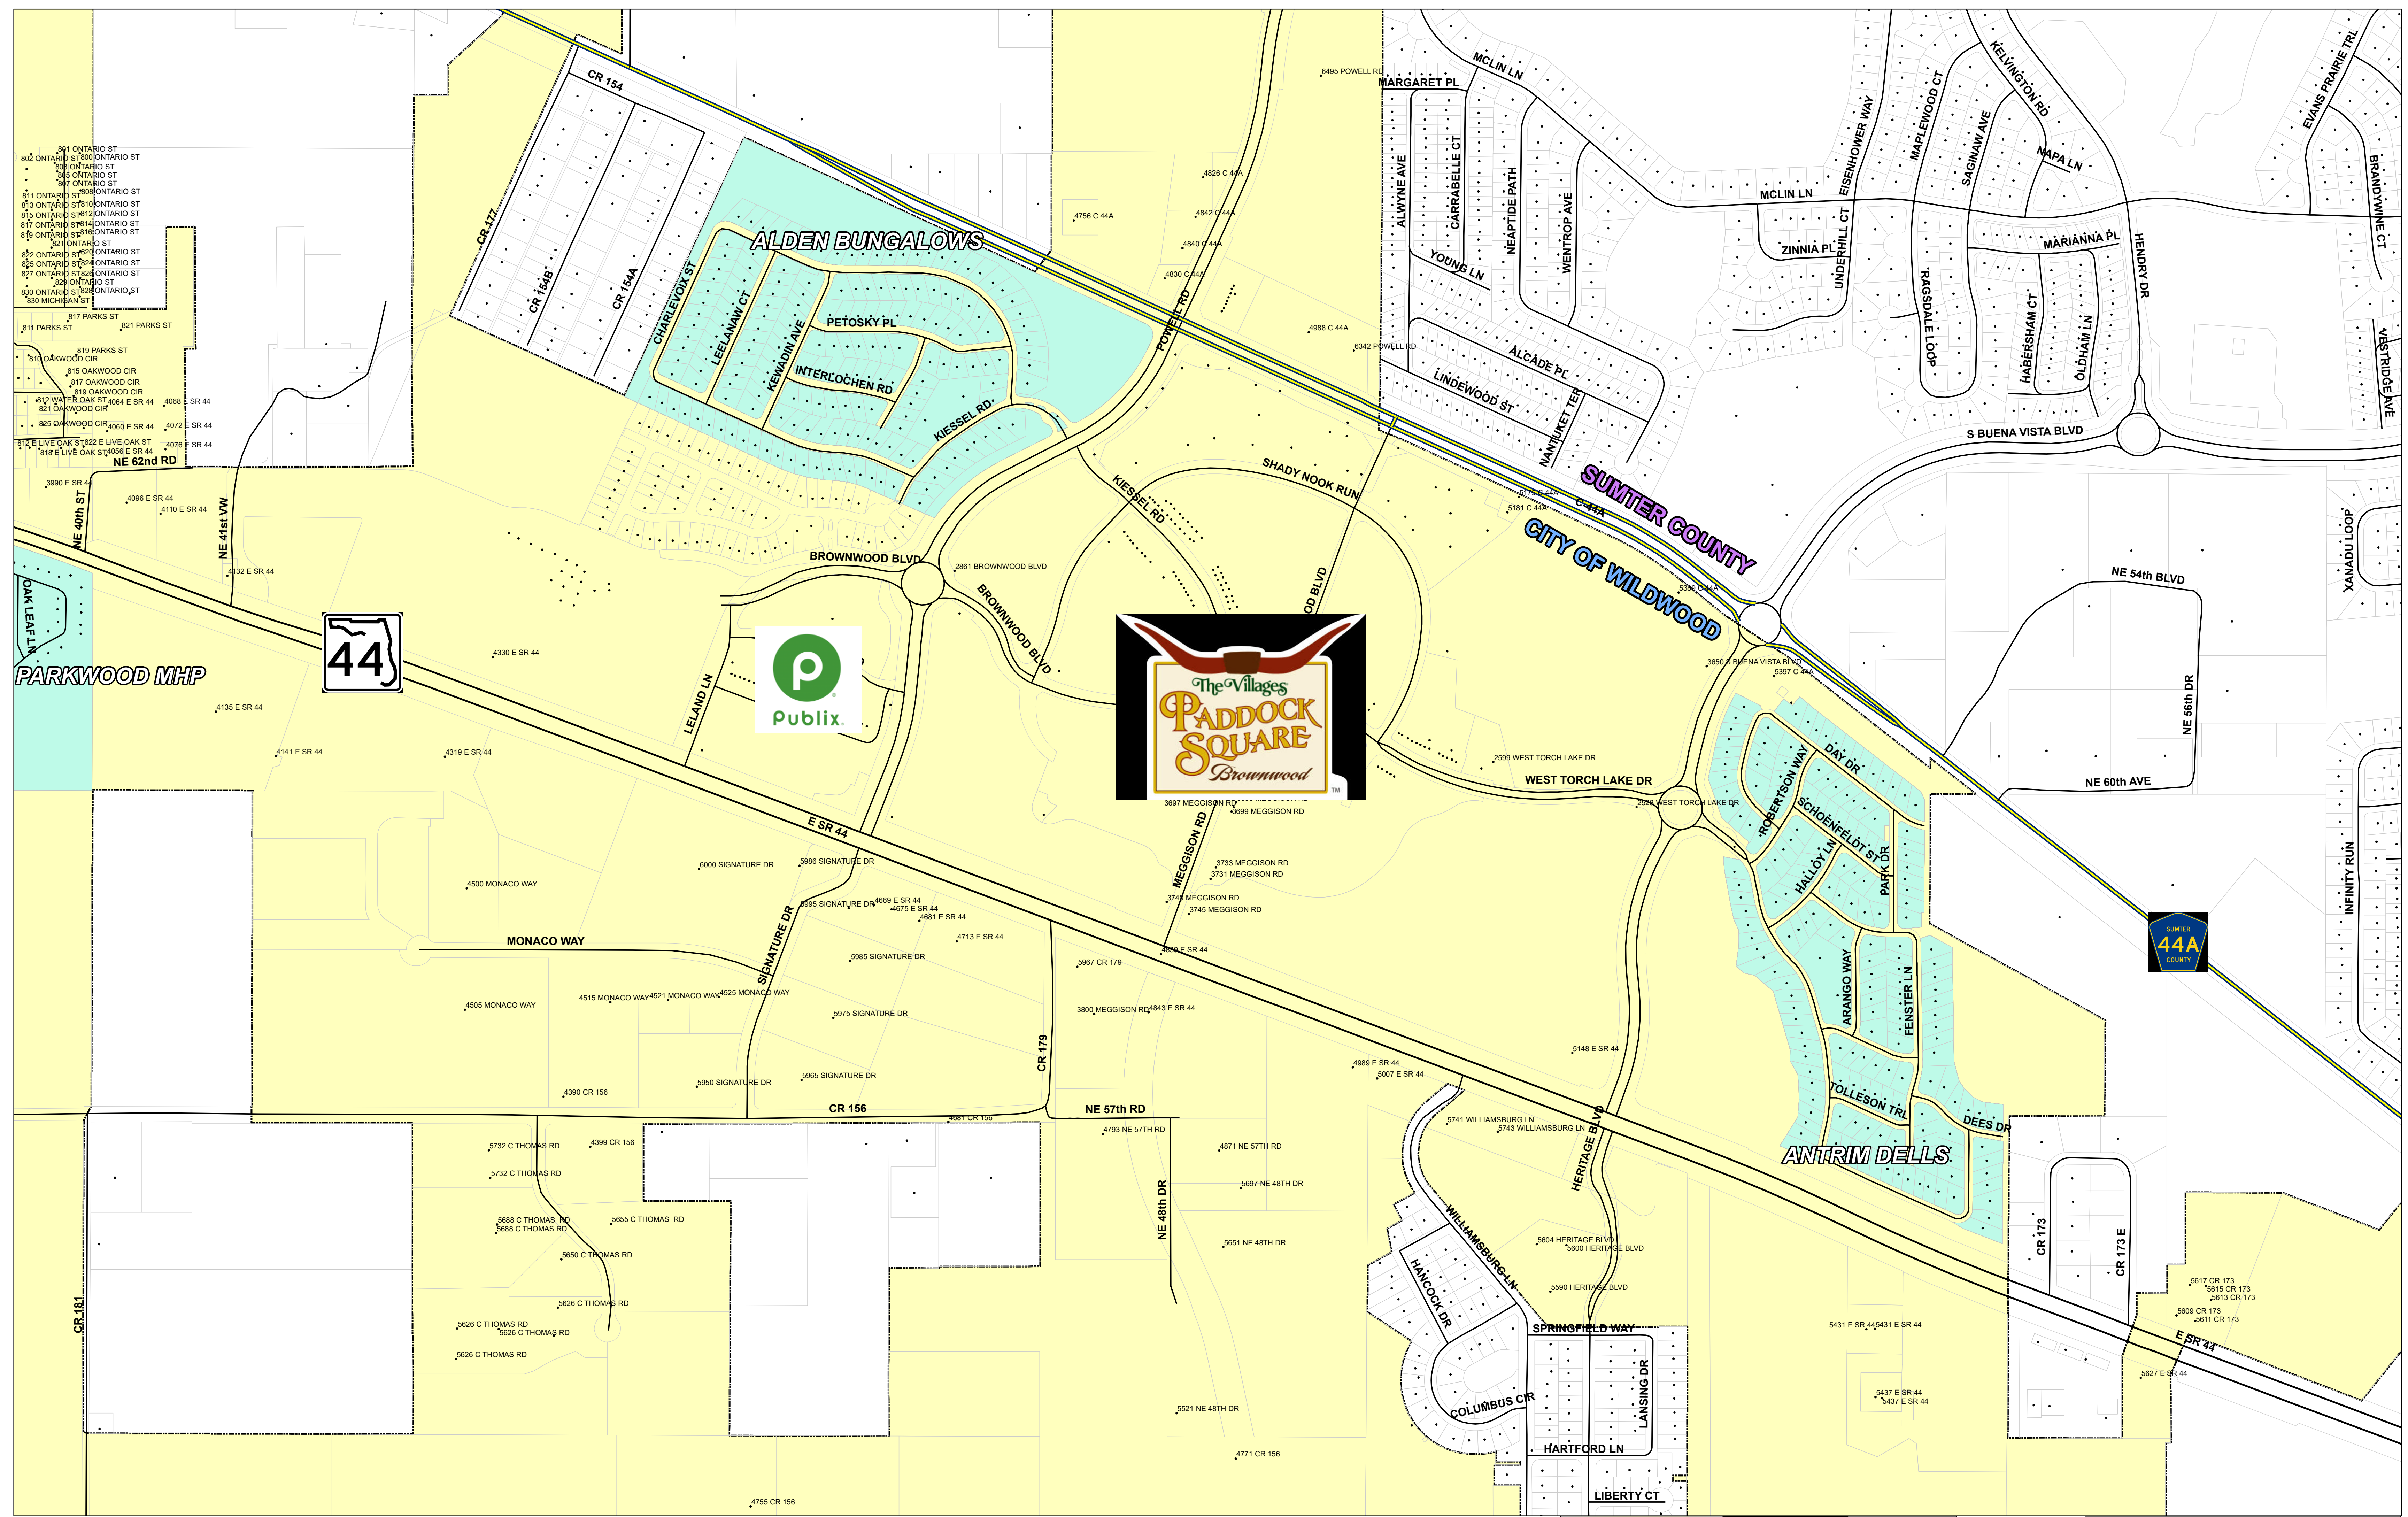

SUMTER COUNTY
CITY OF WILDWOOD

PEPPER TREE

NOTE: ALL LABELED COMMUNITIES OR SUBDIVISIONS SHADED IN GREEN ARE WITHIN THE CITY LIMITS OF THE CITY OF WILDWOOD. ALL OTHER AREAS WITHIN THE CITY LIMITS ARE SHADED IN YELLOW.

Legend

- City of Wildwood

WILDWOOD
FLORIDA

CITY OF WILDWOOD
100 North Main Street
Wildwood, FL 34485

Phone: (352) 330-1330
www.wildwood-fl.gov

LOCATION MAP
OXFORD SOUTH

NOTE: ALL LABELED COMMUNITIES OR SUBDIVISIONS SHADED IN GREEN ARE WITHIN THE CITY LIMITS OF THE CITY OF WILDWOOD. ALL OTHER AREAS WITHIN THE CITY LIMITS ARE SHADED IN YELLOW.

Legend

City of Wildwood

CITY OF WILDWOOD
 100 North Main Street
 Wildwood, FL 34485
 Phone: (352) 330-1330
 www.wildwood-fl.gov

LOCATION MAP

WILDWOOD SOUTH

NOTE: ALL LABELED COMMUNITIES OR SUBDIVISIONS SHADED IN GREEN ARE WITHIN THE CITY LIMITS OF THE CITY OF WILDWOOD. ALL OTHER AREAS WITHIN THE CITY LIMITS ARE SHADED IN YELLOW.

Legend

City of Wildwood

CITY OF WILDWOOD
100 North Main Street
Wildwood, FL 34485
Phone: (352) 330-1330
www.wildwood-fl.gov

Legend

LOCATION MAP

BROWNWOOD AREA

NOTE: ALL LABELED COMMUNITIES OR SUBDIVISIONS SHADED IN GREEN ARE WITHIN THE CITY LIMITS OF THE CITY OF WILDWOOD. ALL OTHER AREAS WITHIN THE CITY LIMITS ARE SHADED IN YELLOW.